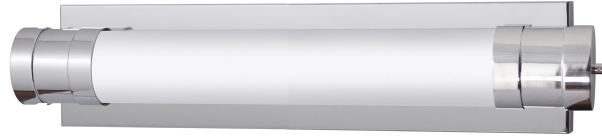

## 25"W POLISHED CHROME VANITY LIGHT WITH FROSTED ACRYLIC SHADE

25"W Vanity light bar with chrome finish and white acrylic shade

**SKU:** STX-BV11-25

---

### Features

Finish: **Chrome**  
Shade Material: **White Acrylic**  
Shade Style: **Cylinder**  
Certification: **UL or ETL Listed**  
Stock Status: **Overstock**  
Case Pack: **2**

### Specifications

Dimensions: **25" W x 5" H x 4.75" D**  
Wall Plate Dimensions: **25" W x 5" H**  
Shade Dimensions: **21.5" W x 2.75" H x 3" D**