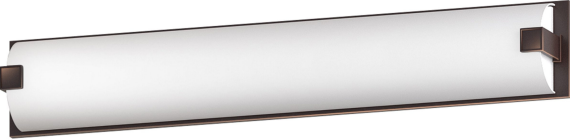

38"W DARK BRONZE VANITY LIGHT WITH FROSTED ACRYLIC SHADE

38"W Vanity light bar with dark bronze finish and frosted acrylic shade

SKU: STX-BV1-38DB

Features

Finish: **Dark Bronze**
Shade Material: **White Acrylic**
Shade Style: **Half Round**
Certification: **UL or ETL Listed**
Stock Status: **Overstock**
Case Pack: **2**

Specifications

Dimensions: **38" W x 6.25" H x 4" D**
Wall Plate Dimensions: **38" W x 6.25" H**
Shade Dimensions: **35.5" W x 6" H 3" D**

Details

Socket Type: **GU24**
Number of Sockets: **3 Bulbs**
Max Wattage per Socket: **23W**
Connection Type: **Hardwired**