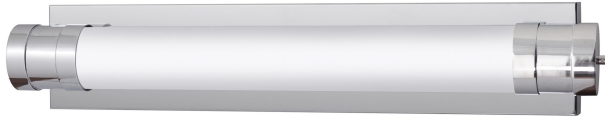

## 38"W POLISHED CHROME VANITY LIGHT WITH FROSTED ACRYLIC SHADE

38"W Vanity light bar with with chrome finish and white acrylic shade

**SKU:** STX-BV11-38

---

### Features

Finish: **Chrome**  
Shade Material: **White Acrylic**  
Shade Style: **Cylinder**  
Certification: **UL or ETL Listed**  
Stock Status: **Overstock**  
Case Pack: **2**

### Specifications

Dimensions: **38" W x 5" H x 4.75" D**