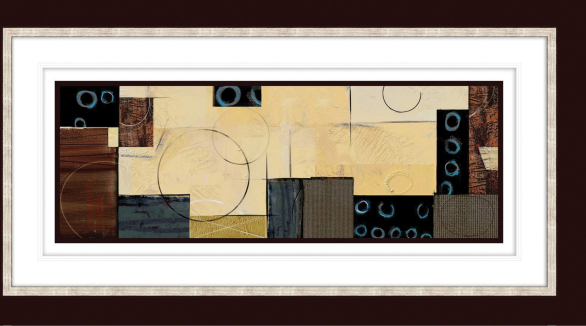

BUBBLES ARTWORK WITH CALISTO FRAME

Framed, triple matted artwork, landscape orientation

SKU: STXA478

Features

Frame Style: **Calisto**
Frame Color: **Brown**
Matting Style: **Triple Mat With Beveled Edges**
Stock Status: **Overstock**
Case Pack: **4**

Specifications

Dimensions: **46" W x 24" H**
Frame Width: **3"**

Details

Mounting: **Starlock cleat style anti-theft security**
Glass: **Clear Glass**